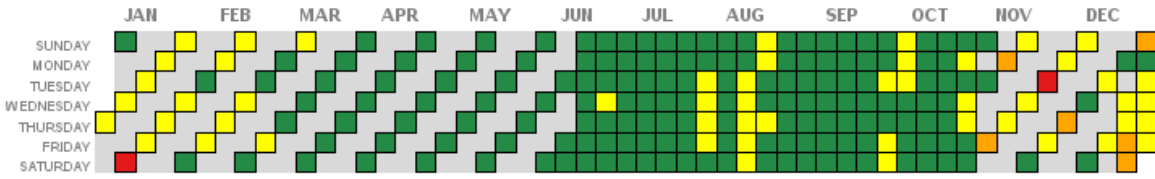

PM 2.5 Daily AQI Values in 2004