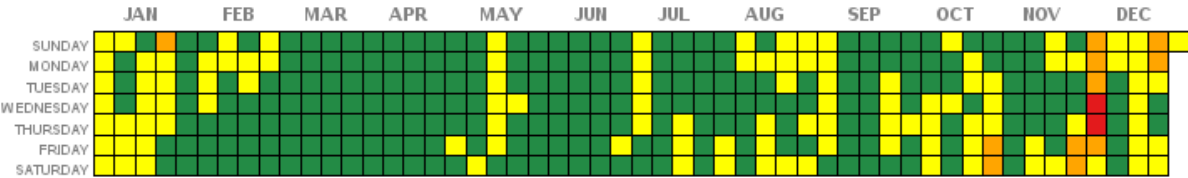

PM 2.5 Daily AQI Values in 1999

PM 2.5 Daily AQI Values in 2004

PM 2.5 Daily AQI Values in 2005

PM 2.5 Daily AQI Values in 2006

PM 2.5 Daily AQI Values in 2007