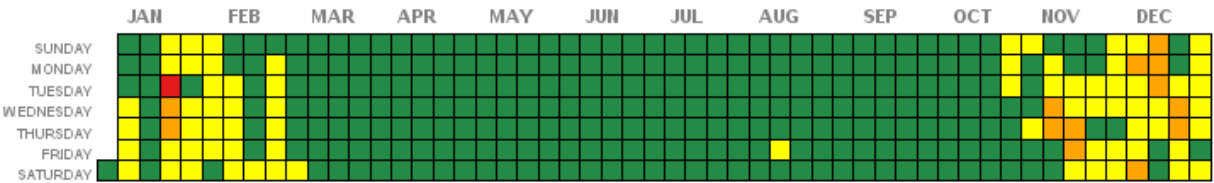

EPA Tile Plot Data for Yakima County

From <https://www.epa.gov/outdoor-air-quality-data/air-data-multiyear-tile-plot>

PM2.5 Daily AQI Values, 1999 to 2021 Yakima County, WA

Source: U.S. EPA AirData <<https://www.epa.gov/air-data>>
Generated: June 30, 2021

PM 2.5 Daily AQI Values in 1999

PM 2.5 Daily AQI Values in 2004

PM 2.5 Daily AQI Values in 2005

PM 2.5 Daily AQI Values in 2006

PM 2.5 Daily AQI Values in 2007