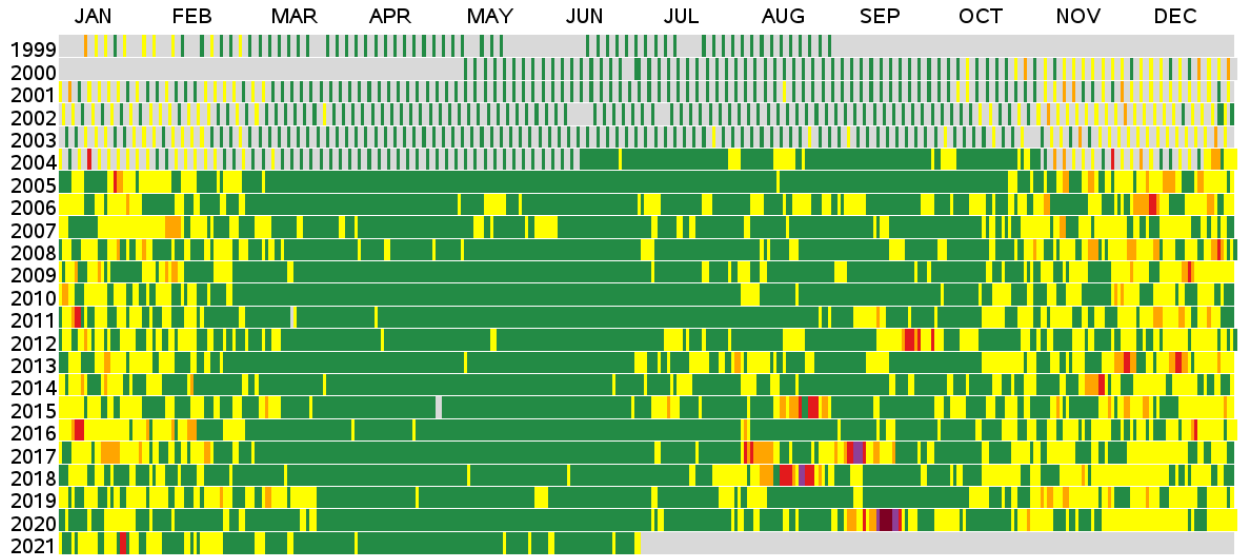

EPA Tile Plot Data for Yakima County

From <https://www.epa.gov/outdoor-air-quality-data/air-data-multiyear-tile-plot>

PM2.5 Daily AQI Values, 1999 to 2021 Yakima County, WA

Source: U.S. EPA AirData <<https://www.epa.gov/air-data>>
Generated: June 30, 2021

PM 2.5 Daily AQI Values in 1999

PM 2.5 Daily AQI Values in 2004

PM 2.5 Daily AQI Values in 2005

PM 2.5 Daily AQI Values in 2006

PM 2.5 Daily AQI Values in 2007