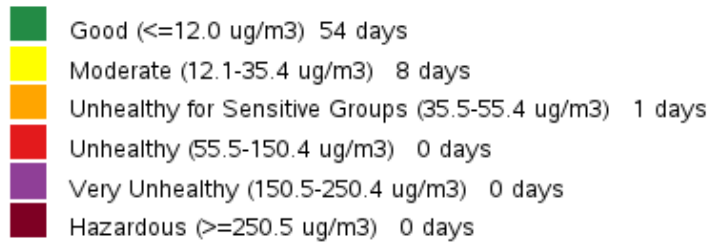

EPA Tile Plot Data for Yakima County

From <https://www.epa.gov/outdoor-air-quality-data/air-data-multiyear-tile-plot>

PM2.5 Daily AQI Values, 1999 to 2021 Yakima County, WA

Source: U.S. EPA AirData <<https://www.epa.gov/air-data>>
Generated: June 30, 2021